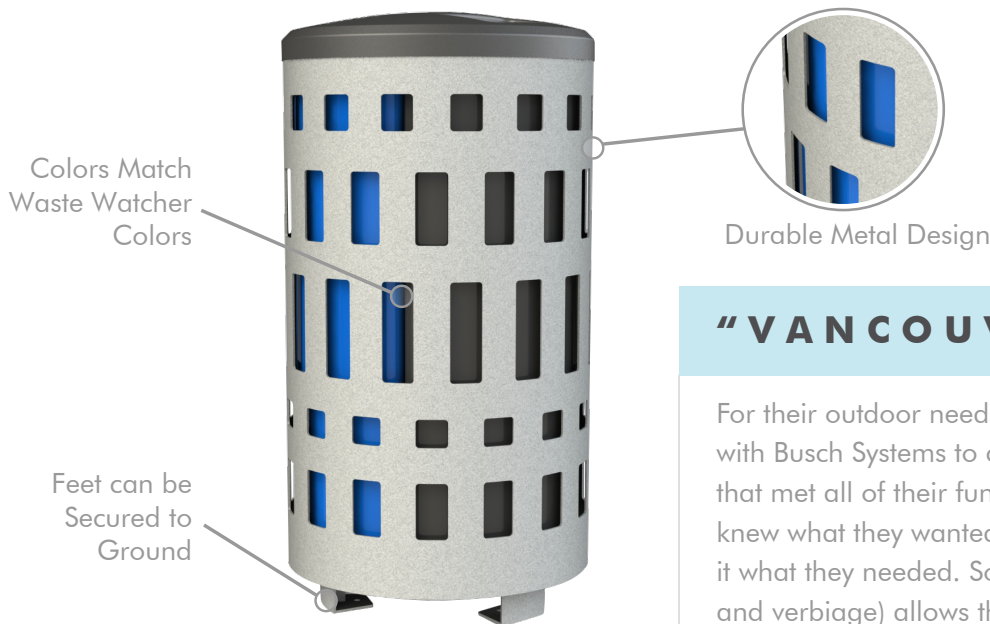

Vancouver began with a target of reducing solid waste going to the landfill or incinerator by 50% from 2008 levels by 2020. In 2013, they were almost half way to their goal, having reduced waste by 23%. Busch Systems was able to help with our innovative container solutions.

WASTE WATCHER

Vancouver uses the Waste Watcher Series across several counties, colleges, school districts, health units and more to provide a consistent look and feel to their collection programs. This means that users in any of these locations know what to expect when trying to recycle.

There are numerous ways to creating the perfect Busch Systems recycling and waste container and we like to use all of them!

"VANCOUVER BIN"

For their outdoor needs, the City of Vancouver worked with Busch Systems to create a new custom container that met all of their functional and design needs. They knew what they wanted, and Busch knew how to make it what they needed. Some consistent items (like color and verbiage) allows the repetition found in the Waste Watchers to extend to the new outdoor container.